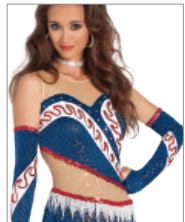

Jaguar, Lynx and Skyhawks come with optional rhinestones for an additional \$75.00 as shown only.

<b>10 weeks</b>	<b>JAGUARS LEO</b>	<b>\$184.99</b>
	G-JARS-LEO SHOWN IN:	
	<b>A</b> Micro sequin	
	<b>B</b> Micro sequin	
	<b>C</b> Mystique	
	<b>D</b> Mesh	
	<b>E</b> Mesh	\$15.00
	<b>F</b> Mystique binding	
	Fringe panel 1	\$50.00
	Rhinestones	\$75.00
	<b>PRICE AS SHOWN</b>	<b>\$324.99</b>

WOLVES, 22

RAMS, 22

MUSTANG, 22

BULLS, 22

HAWKS, 23

BLAZE, 23

EAGLES, 23

KNIGHTS, 23

Mesh, 1 panel -	\$15.00
Icicle fringe, 1 panel -	\$50.00
Icicle fringe, 2 panels -	\$80.00
Rhinestones, 1 panel -	\$30.00
Rhinestones, 2 panels -	\$50.00

Find your style on the pages indicated above. The base price is the first one (see example at right). Draw your sketch below and fill in all information; include this worksheet with your final order form. The chart at right shows the additional cost of your chosen embellishments. Don't forget to indicate any fabric changes; the fabrics listed above can be swapped for any fabrics shown except sequin embroidery and trim.