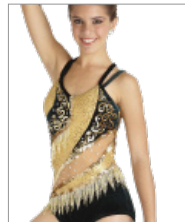

JAGUARS, 15\*

HORNETS, 16

OWLS, 17

LYNX, 18\*

SKY HAWKS, 19\*

VIKINGS, 20

FALCONS, 21

**\*PLEASE NOTE:**

Jaguar, Lynx and Skyhawks come with optional rhinestones for an additional \$75.00 as shown only.

<b>10 weeks</b>	<b>JAGUARS LEO</b>	<b>\$184.99</b>
	G-JARS-LEO SHOWN IN:	
	<b>A</b> Micro sequin	
	<b>B</b> Micro sequin	
	<b>C</b> Mystique	
	<b>D</b> Mesh	
	<b>E</b> Mesh	\$15.00
	<b>F</b> Mystique binding	
	Fringe panel 1	\$50.00
	Rhinestones	\$75.00
	<b>PRICE AS SHOWN</b>	<b>\$324.99</b>

WOLVES, 22

RAMS, 22

MUSTANG, 22

BULLS, 22

HAWKS, 23

BLAZE, 23

EAGLES, 23

KNIGHTS, 23