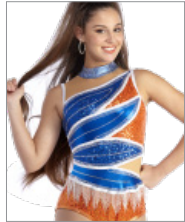

# ProDance

Order form worksheet, pages 14-23

1. Pick your style
2. Pick your bottom: leo, boy cut, boy cut two inches longer, skirt, leggings or boot leg.
3. Pick your fabric: as shown, or swap out for lycra, plush velvet, mystique, prism, micro sequins, heavy weight and mesh (only in areas as shown).  
See pages 194-195 for complete swatches. Add your extras; mesh, fringe and rhinestones for the prices shown under the example at right.

Jaguar, Lynx and Skyhawks come with optional rhinestones for an additional \$75.00 as shown only.

<b>10 weeks</b>	<b>JAGUARS LEO</b>	<b>\$184.99</b>
	G-JARS-LEO SHOWN IN:	
	<b>A</b> Micro sequin	
	<b>B</b> Micro sequin	
	<b>C</b> Mystique	
	<b>D</b> Mesh	
	<b>E</b> Mesh	\$15.00
	<b>F</b> Mystique binding	
	Fringe panel 1	\$50.00
	Rhinestones	\$75.00
	<b>PRICE AS SHOWN</b>	<b>\$324.99</b>