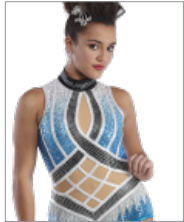

# ProDance

Order form worksheet, pages 14-23

1. Pick your style
2. Pick your bottom: leo, boy cut, boy cut two inches longer, skirt, leggings or boot leg.
3. Pick your fabric: as shown, or swap out for lycra, plush velvet, mystique, prism, micro sequins, heavy weight and mesh (only in areas as shown).  
See pages 194-195 for complete swatches. Add your extras; mesh, fringe and rhinestones for the prices shown under the example at right.

JAGUARS, 15\*

HORNETS, 16

OWLS, 17

LYNX, 18\*

SKY HAWKS, 19\*

VIKINGS, 20

FALCONS, 21

**\*PLEASE NOTE:**

Jaguar, Lynx and Skyhawks come with optional rhinestones for an additional \$75.00 as shown only.

<b>10 weeks</b>	<b>JAGUARS LEO</b>	<b>\$184.99</b>
	G-JARS-LEO SHOWN IN:	
	<b>A</b> Micro sequin	
	<b>B</b> Micro sequin	
	<b>C</b> Mystique	
	<b>D</b> Mesh	
	<b>E</b> Mesh	\$15.00
	<b>F</b> Mystique binding	
	Fringe panel 1	\$50.00
	Rhinestones	\$75.00
	<b>PRICE AS SHOWN</b>	<b>\$324.99</b>