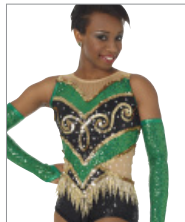

# ProDance

Order form worksheet, pages 14-23

1. Pick your style
2. Pick your bottom: leo, boy cut, boy cut two inches longer, skirt, leggings or boot leg.
3. Pick your fabric: as shown, or swap out for lycra, plush velvet, mystique, prism, micro sequins, heavy weight and mesh (only in areas as shown).  
See pages 194-195 for complete swatches. Add your extras; mesh, fringe and rhinestones for the prices shown under the example at right.

JAGUARS, 15\*

HORNETS, 16

OWLS, 17

LYNX, 18\*

SKY HAWKS, 19\*

VIKINGS, 20

FALCONS, 21

**\*PLEASE NOTE:**

Jaguar, Lynx and Skyhawks come with optional rhinestones for an additional \$75.00 as shown only.

<b>10 weeks</b>	<b>JAGUARS LEO</b>	<b>\$184.99</b>
	G-JARS-LEO SHOWN IN:	
	<b>A</b> Micro sequin	
	<b>B</b> Micro sequin	
	<b>C</b> Mystique	
	<b>D</b> Mesh	
	<b>E</b> Mesh	\$15.00
	<b>F</b> Mystique binding	
	Fringe panel 1	\$50.00
	Rhinestones	\$75.00
	<b>PRICE AS SHOWN</b>	<b>\$324.99</b>

WOLVES, 22

RAMS, 22

MUSTANG, 22

BULLS, 22

HAWKS, 23

BLAZE, 23

EAGLES, 23

KNIGHTS, 23