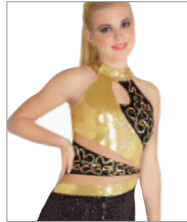

HORNETS, 16