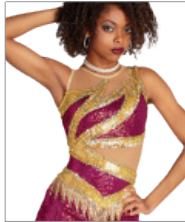

# ProDance

Order form worksheet, pages 14-23

1. Pick your style
2. Pick your bottom: leo, boy cut, boy cut two inches longer, skirt, leggings or boot leg.
3. Pick your fabric: as shown, or swap out for lycra, plush velvet, mystique, prism, micro sequins, heavy weight and mesh (only in areas as shown).  
See pages 194-195 for complete swatches. Add your extras; mesh, fringe and rhinestones for the prices shown under the example at right.

JAGUARS, 15\*

HORNETS, 16

OWLS, 17

LYNX, 18\*

SKY HAWKS, 19\*

VIKINGS, 20

FALCONS, 21

**\*PLEASE NOTE:**

Jaguar, Lynx and Skyhawks come with optional rhinestones for an additional \$75.00 as shown only.

<b>10 weeks</b>	<b>JAGUARS LEO</b>	<b>\$184.99</b>
	G-JARS-LEO SHOWN IN:	
	<b>A</b> Micro sequin	
	<b>B</b> Micro sequin	
	<b>C</b> Mystique	
	<b>D</b> Mesh	
	<b>E</b> Mesh	\$15.00
	<b>F</b> Mystique binding	
	Fringe panel 1	\$50.00
	Rhinestones	\$75.00
	<b>PRICE AS SHOWN</b>	<b>\$324.99</b>