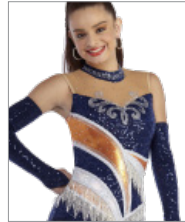

# ProDance

Order form worksheet, pages 14-23

1. Pick your style
2. Pick your bottom: leo, boy cut, boy cut two inches longer, skirt, leggings or boot leg.
3. Pick your fabric: as shown, or swap out for lycra, plush velvet, mystique, prism, micro sequins, heavy weight and mesh (only in areas as shown).  
See pages 194-195 for complete swatches. Add your extras; mesh, fringe and rhinestones for the prices shown under the example at right.

JAGUARS, 15\*

HORNETS, 16

OWLS, 17

LYNX, 18\*

SKY HAWKS, 19\*

VIKINGS, 20

FALCONS, 21

**\*PLEASE NOTE:**

Jaguar, Lynx and Skyhawks come with optional rhinestones for an additional \$75.00 as shown only.

<b>10 weeks</b>	<b>JAGUARS LEO</b>	<b>\$184.99</b>
	G-JARS-LEO SHOWN IN:	
	<b>A</b> Micro sequin	
	<b>B</b> Micro sequin	
	<b>C</b> Mystique	
	<b>D</b> Mesh	
	<b>E</b> Mesh	\$15.00
	<b>F</b> Mystique binding	
	Fringe panel 1	\$50.00
	Rhinestones	\$75.00
	<b>PRICE AS SHOWN</b>	<b>\$324.99</b>